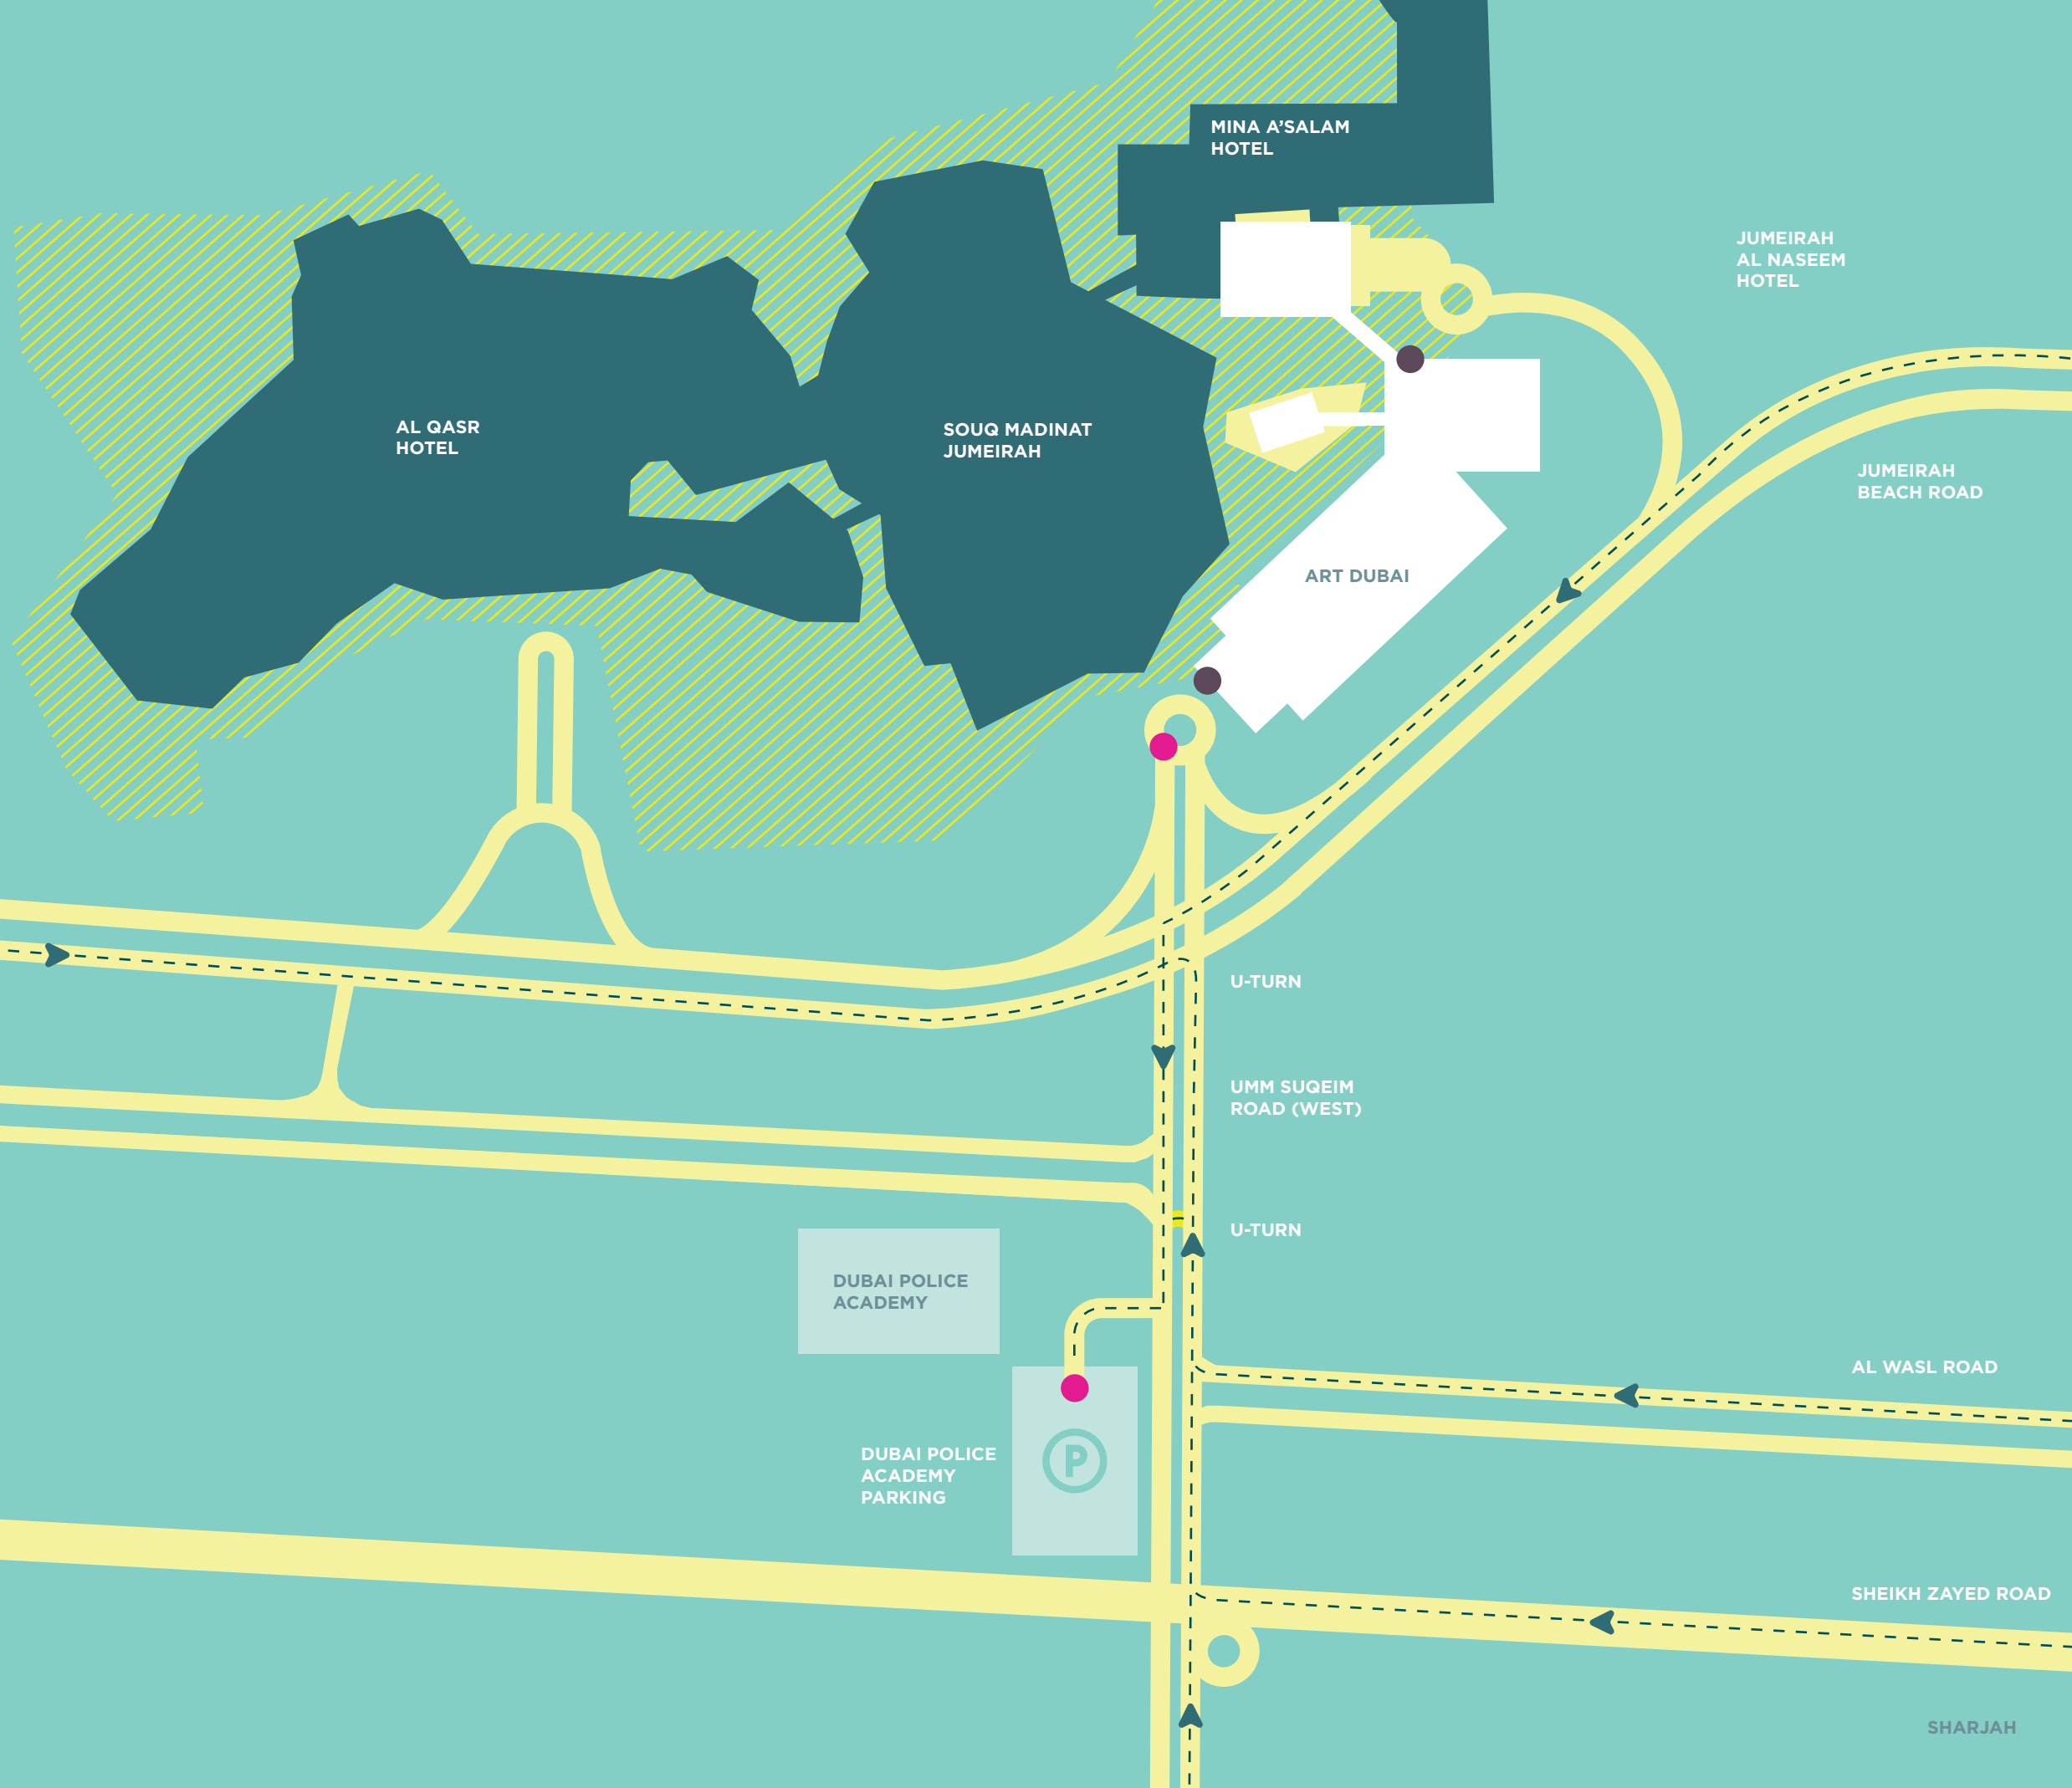

ART DUBAI

21-24.3.2018

- ENTRANCE AND WELCOME DESKS
- PARKING SHUTTLE BUS PICK UP/DROP OFF

AL QASR HOTEL

SOUQ MADINAT JUMEIRAH

MINA A'SALAM HOTEL

JUMEIRAH AL NASEEM HOTEL

ART DUBAI

JUMEIRAH BEACH ROAD

AL SUFOUH ROAD

U-TURN

UMM SUGEIM ROAD (WEST)

U-TURN

DUBAI POLICE ACADEMY

DUBAI POLICE ACADEMY PARKING

AL WASL ROAD

SHEIKH ZAYED ROAD

ABU DHABI

SHARJAH